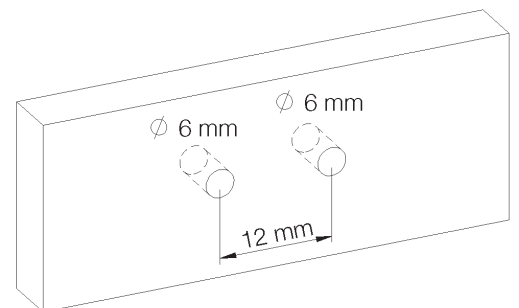

Picture

Product details

Weight : 1,2 kg

Flow at 3 bar : 21 l/min

Technical drawing

RA0.V01